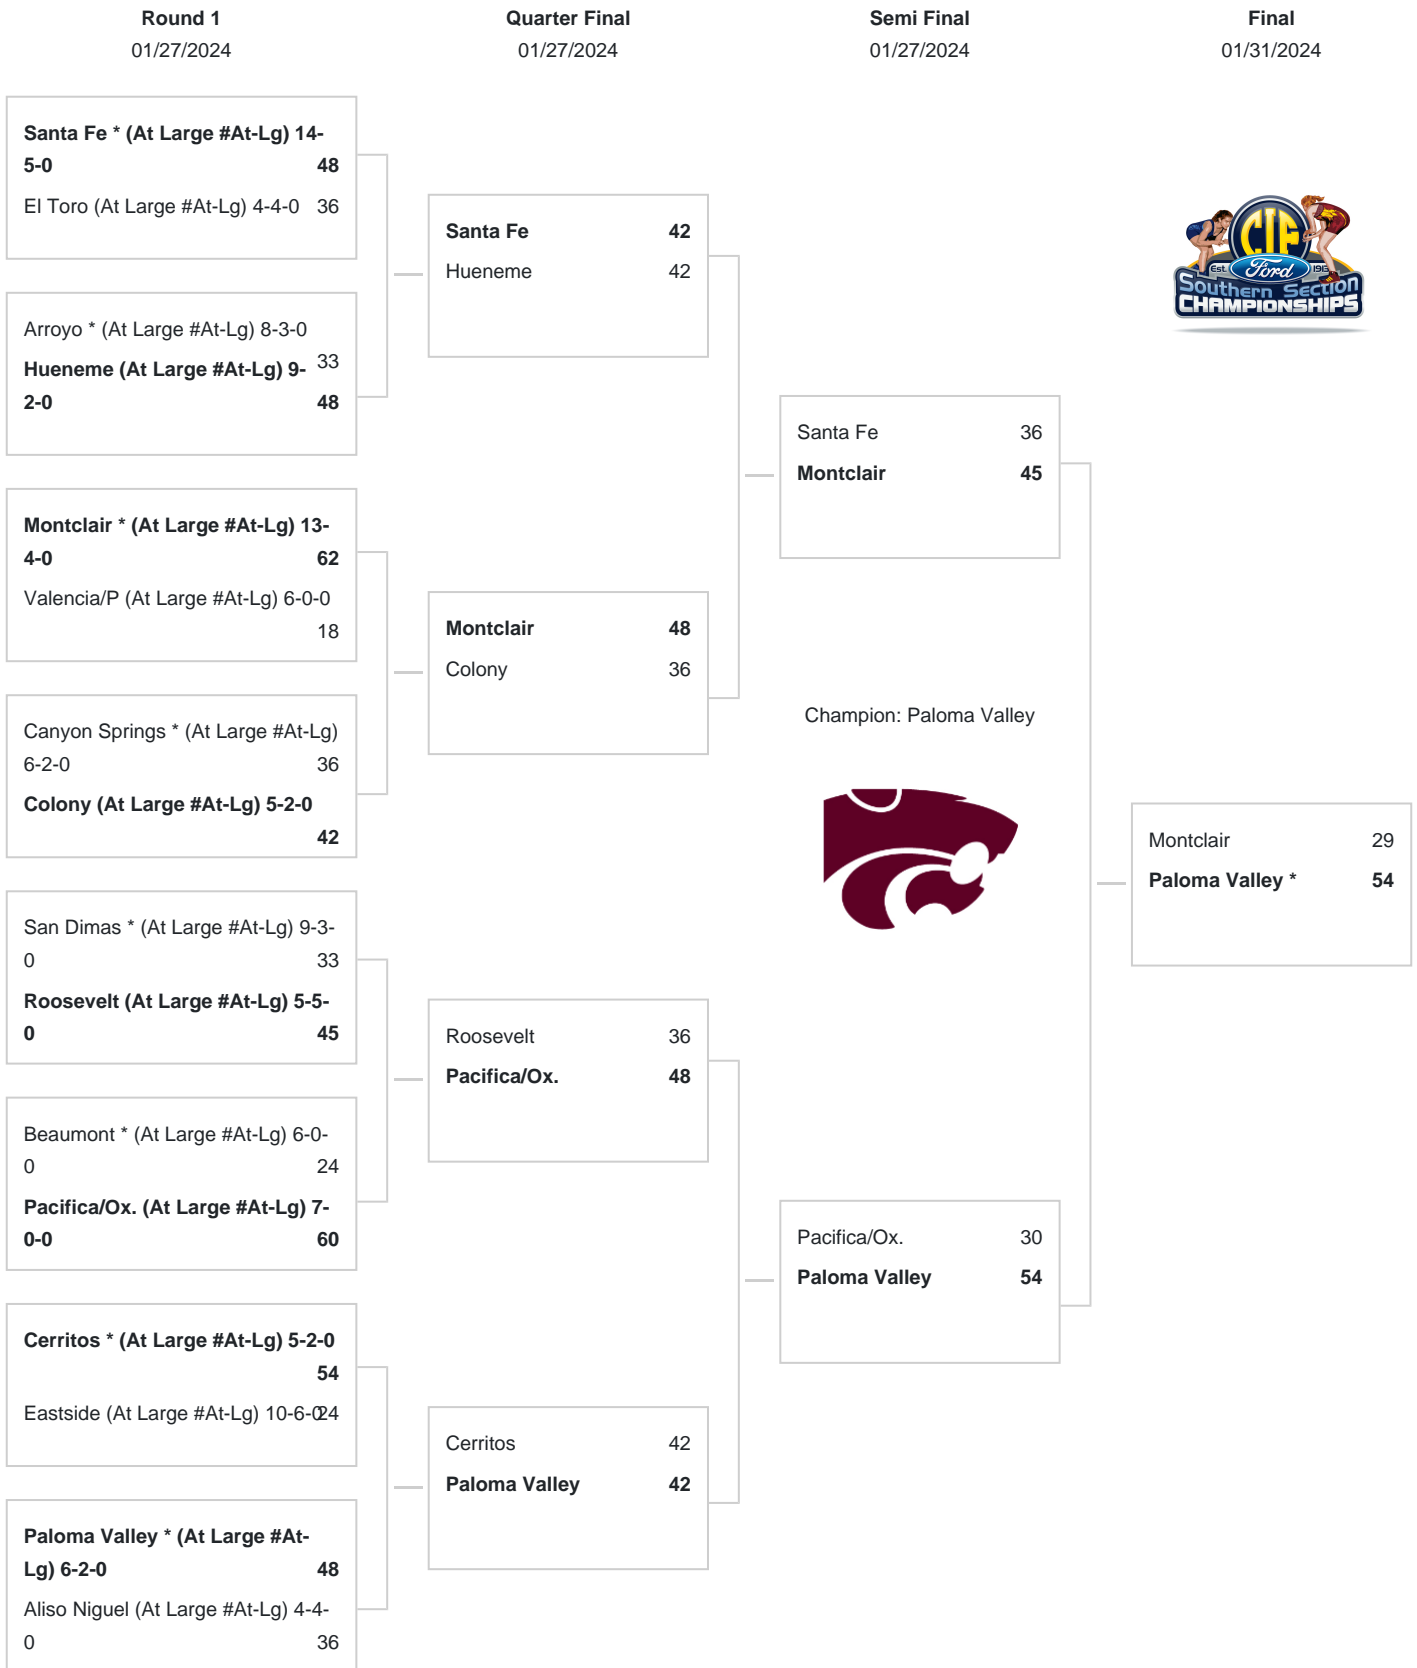

2024 CIF SOUTHERN SECTION FORD GIRLS DIVISION 2 DUAL MEET CHAMPIONSHIPS

* DENOTES HOST TEAM PER NFHS RULES, A RANDOM DRAW WAS HELD AT THE CIF OFFICE ON 1/24/24 TO DETERMINE THE STARTING WEIGHT CLASS. THE STARTING WEIGHT CLASSES WILL BE 110 1ST RND, 115 2ND RND, 120 SEMIFINAL RND, 125 FINAL RND. REMINDER: ALL COACHES, AT WEIGH INS, ARE REQUIRED TO SHOW PROOF OF THEIR WRESTLERS' ASSESSMENT IN THE TRACKWRESTLING WEIGHT MANAGEMENT PROGRAM. We reserve the right to adjust the draw sheet as a result of information which would update any final league standings. Draw results available on our website @ www.cifss.org.