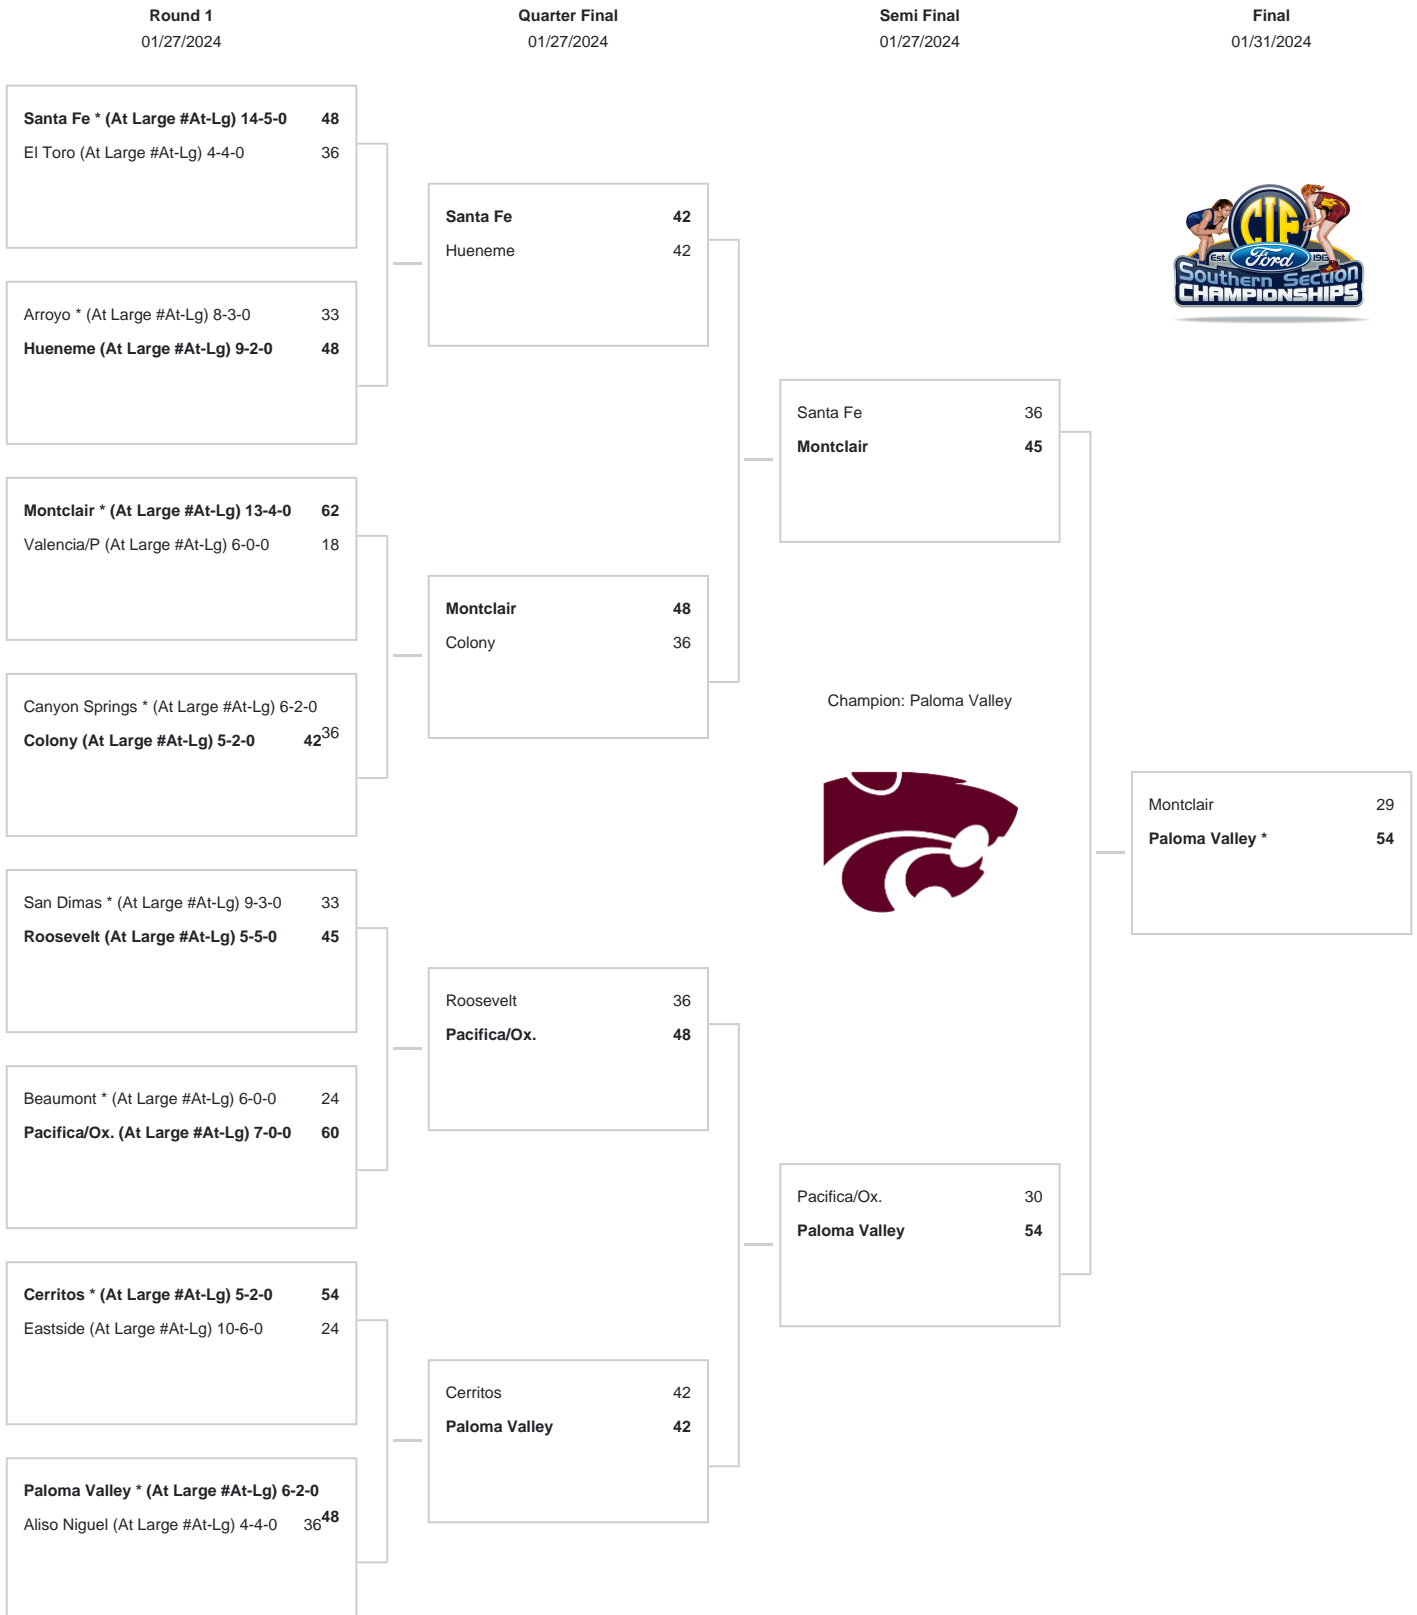

2024 CIF SOUTHERN SECTION FORD GIRLS DIVISION 2 DUAL MEET CHAMPIONSHIPS

* DENOTES HOST TEAM PER NFHS RULES, A RANDOM DRAW WAS HELD AT THE CIF OFFICE ON 1/24/24 TO DETERMINE THE STARTING WEIGHT CLASS. THE STARTING WEIGHT CLASSES WILL BE 110 1ST RND, 115 2ND RND, 120 SEMIFINAL RND, 125 FINAL RND. REMINDER: ALL COACHES, AT WEIGH INS, ARE REQUIRED TO SHOW PROOF OF THEIR WRESTLERS' ASSESSMENT IN THE TRACKWRESTLING WEIGHT MANAGEMENT PROGRAM. We reserve the right to adjust the draw sheet as a result of information which would update any final league standings. Draw results available on our website @ www.cifss.org.