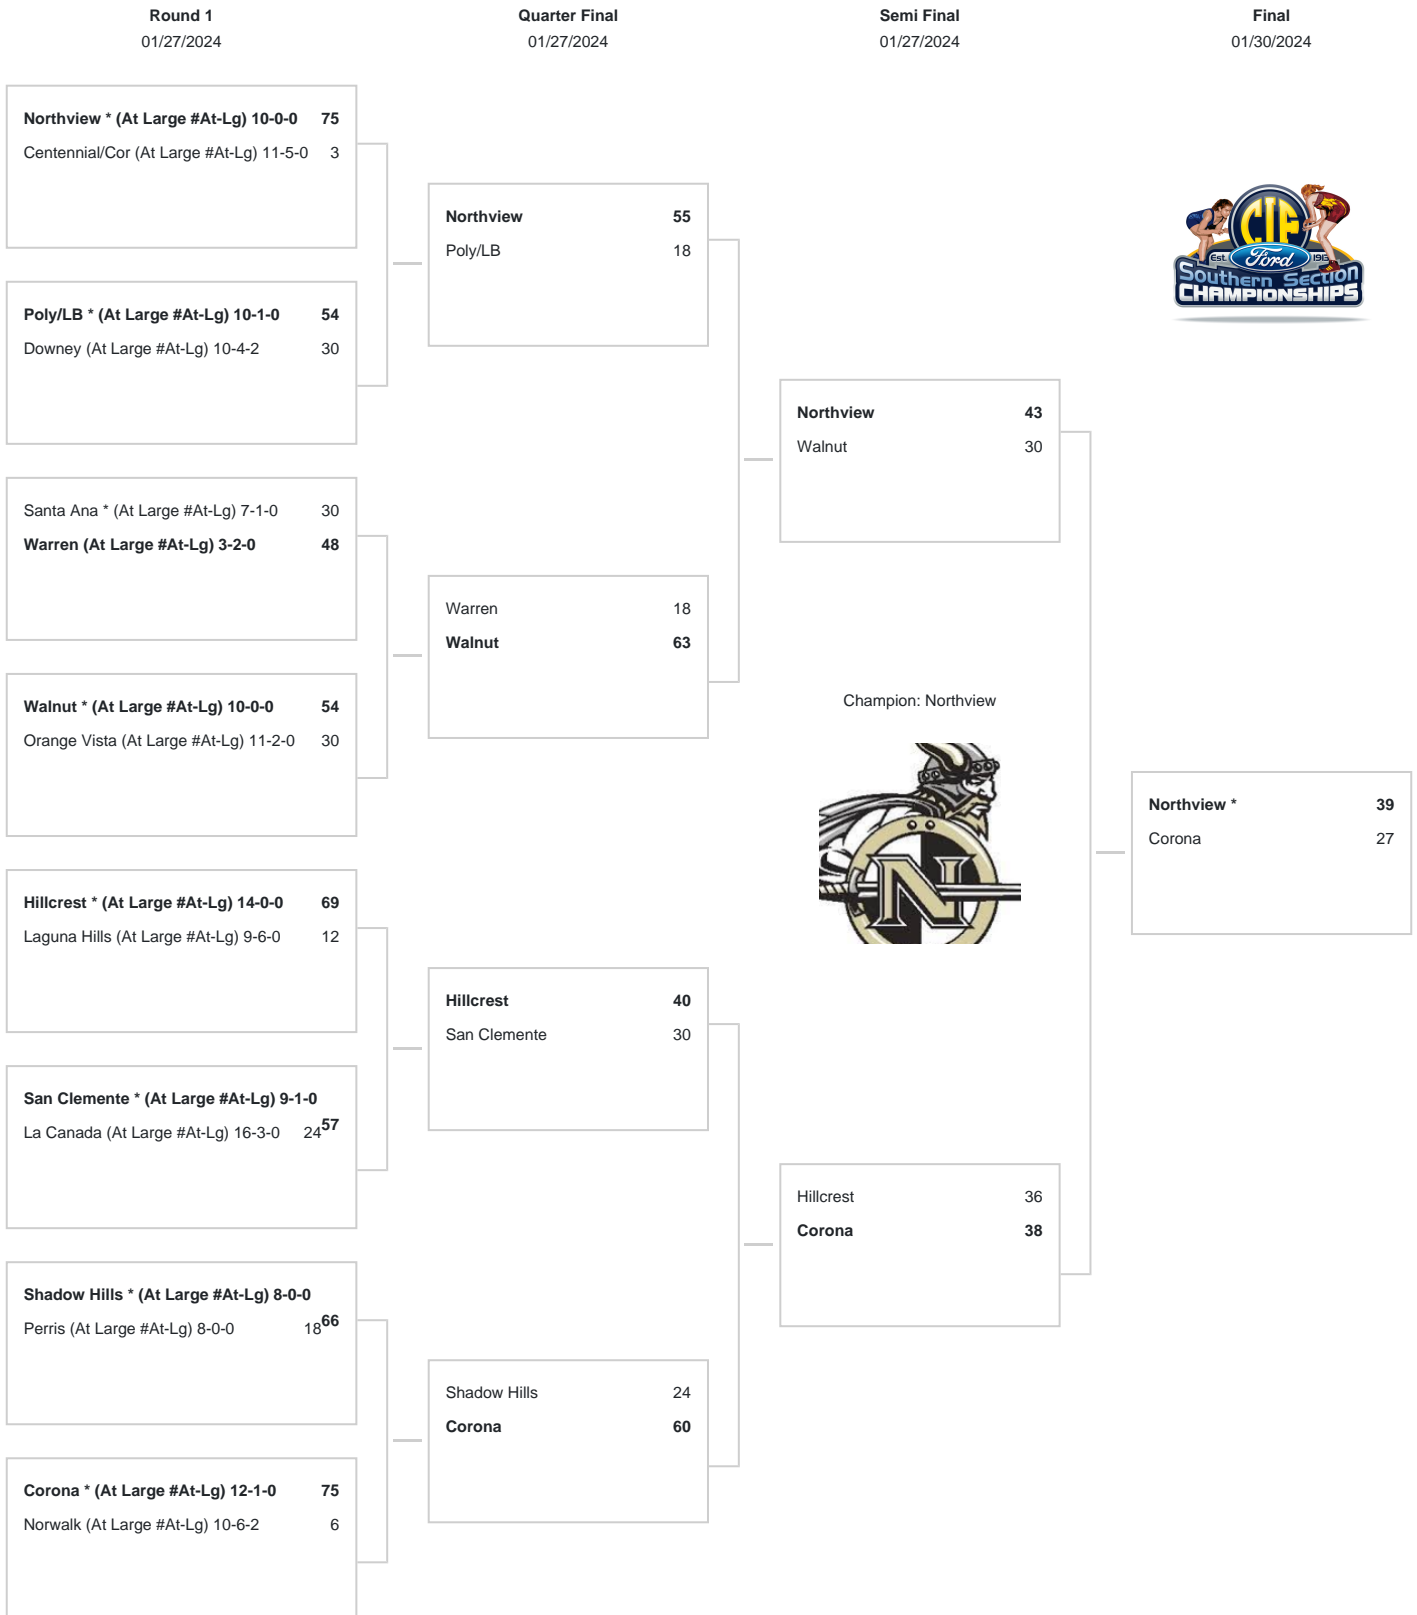

2024 CIF SOUTHERN SECTION FORD GIRLS DIVISION 1 DUAL MEET CHAMPIONSHIPS

PER NFHS RULES, A RANDOM DRAW WAS HELD AT THE CIF OFFICE ON 1/24/24 TO DETERMINE THE STARTING WEIGHT CLASS. THE STARTING WEIGHT CLASSES WILL BE 110 1ST RND, 115 2ND RND, 120 SEMIFINAL RND, 125 FINAL RND. REMINDER: ALL COACHES, AT WEIGH INS, ARE REQUIRED TO SHOW PROOF OF THEIR WRESTLERS' ASSESSMENT IN THE TRACKWRESTLING WEIGHT MANAGEMENT PROGRAM. We reserve the right to adjust the draw sheet as a result of information which would update any final league standings. Draw results available on our website @ www.cifss.org.