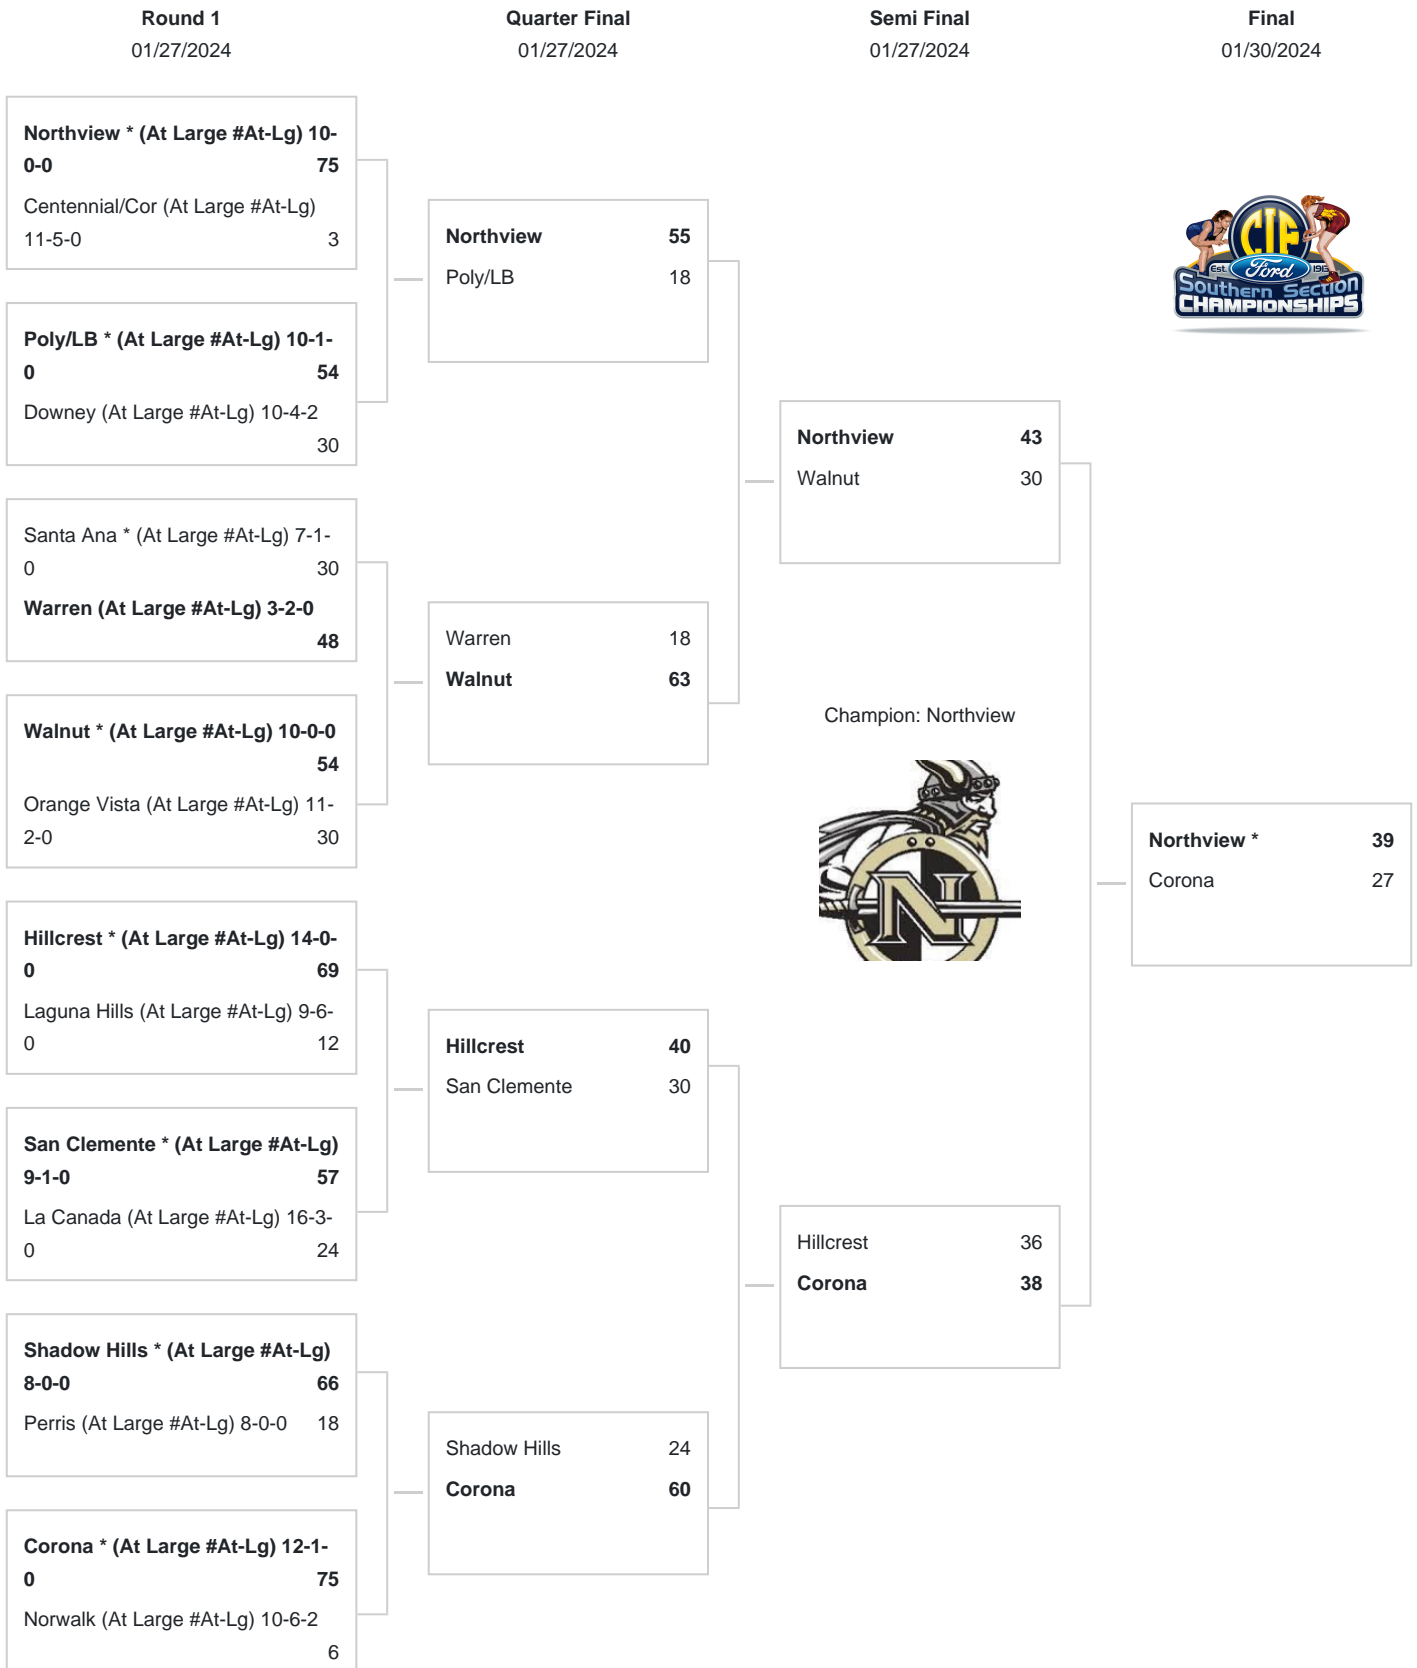

2024 CIF SOUTHERN SECTION FORD GIRLS DIVISION 1 DUAL MEET CHAMPIONSHIPS

PER NFHS RULES, A RANDOM DRAW WAS HELD AT THE CIF OFFICE ON 1/24/24 TO DETERMINE THE STARTING WEIGHT CLASS. THE STARTING WEIGHT CLASSES WILL BE 110 1ST RND, 115 2ND RND, 120 SEMIFINAL RND, 125 FINAL RND. REMINDER: ALL COACHES, AT WEIGH INS, ARE REQUIRED TO SHOW PROOF OF THEIR WRESTLERS' ASSESSMENT IN THE TRACKWRESTLING WEIGHT MANAGEMENT PROGRAM. We reserve the right to adjust the draw sheet as a result of information which would update any final league standings. Draw results available on our website @ www.cifss.org.