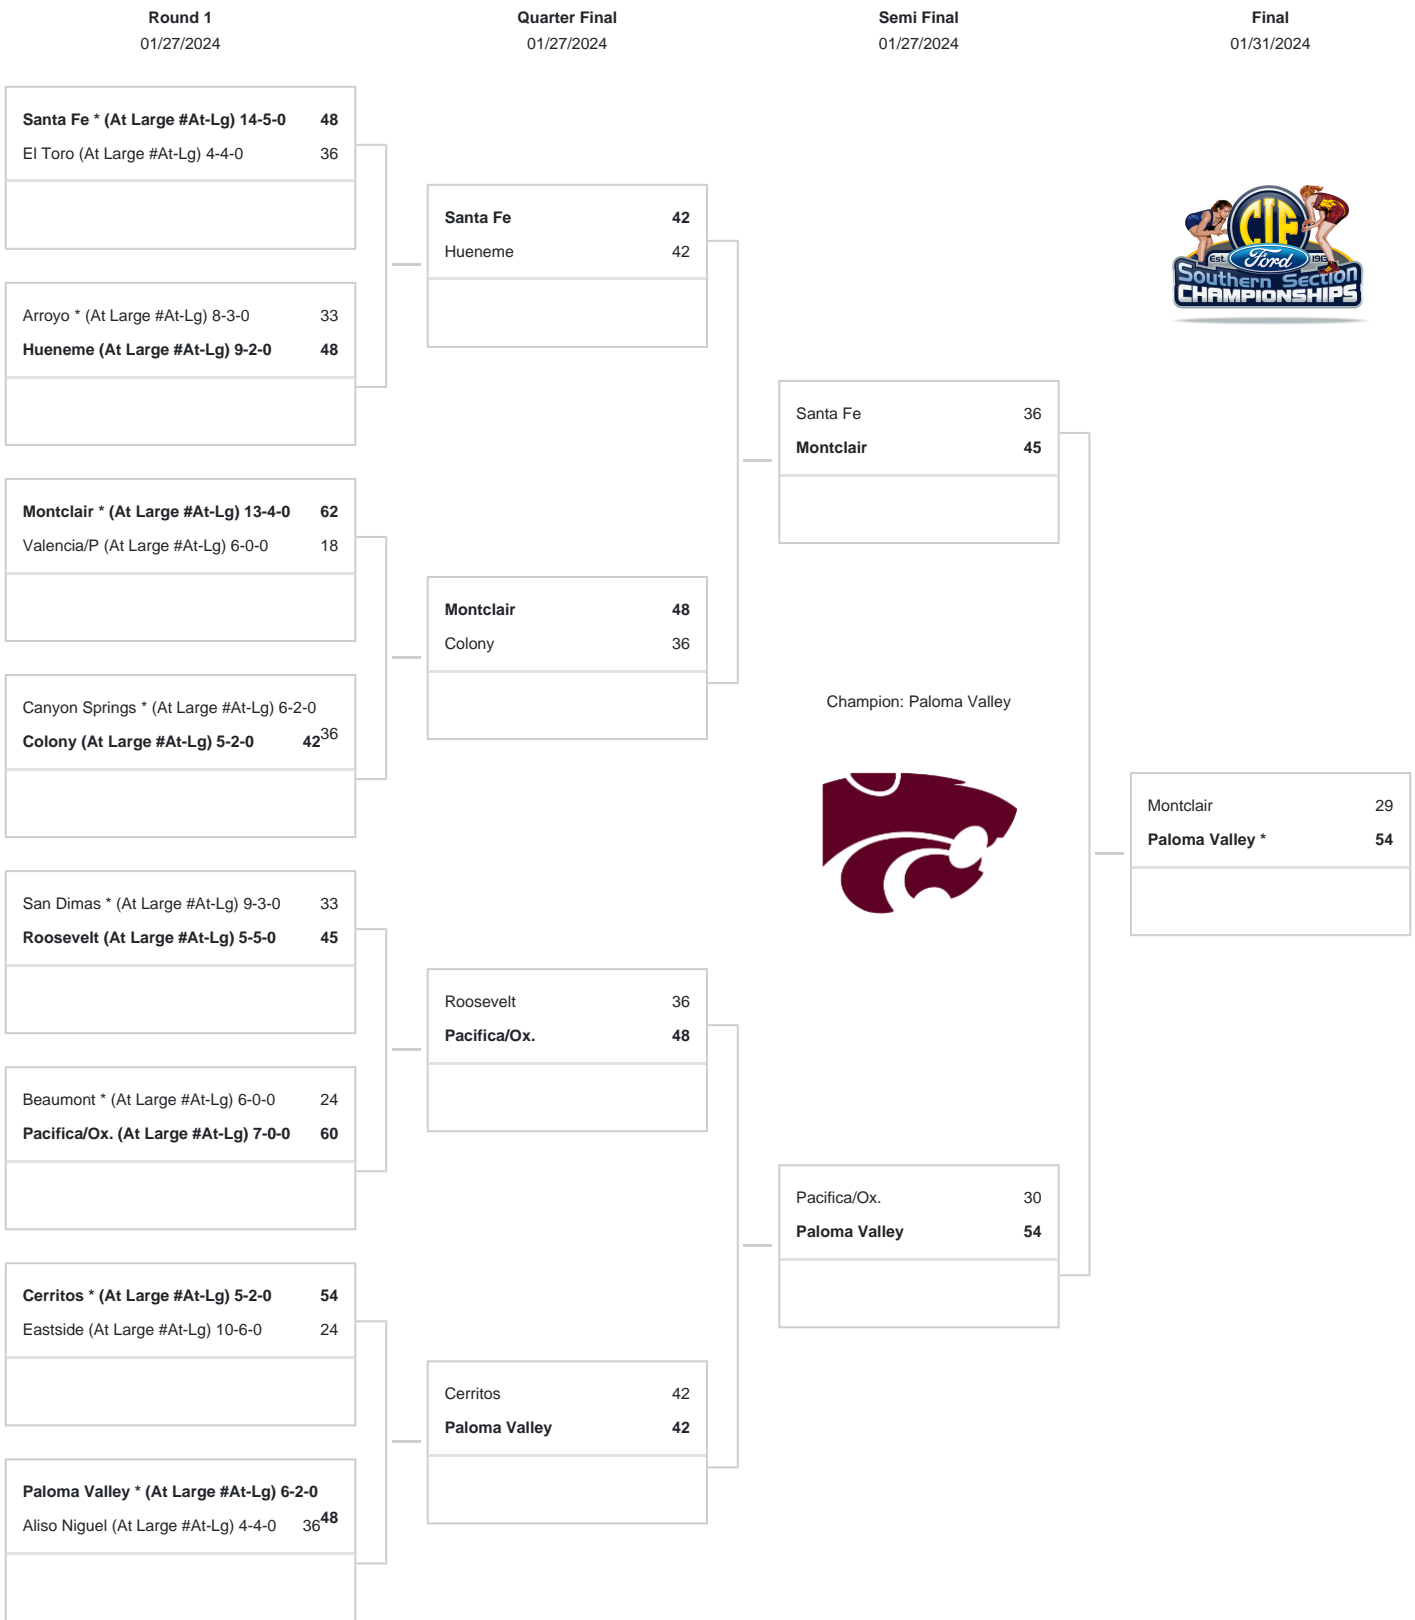

# 2024 CIF SOUTHERN SECTION FORD GIRLS DIVISION 2 DUAL MEET CHAMPIONSHIPS

\* DENOTES HOST TEAM PER NFHS RULES, A RANDOM DRAW WAS HELD AT THE CIF OFFICE ON 1/24/24 TO DETERMINE THE STARTING WEIGHT CLASS. THE STARTING WEIGHT CLASSES WILL BE 110 1ST RND, 115 2ND RND, 120 SEMIFINAL RND, 125 FINAL RND. REMINDER: ALL COACHES, AT WEIGH INS, ARE REQUIRED TO SHOW PROOF OF THEIR WRESTLERS' ASSESSMENT IN THE TRACKWRESTLING WEIGHT MANAGEMENT PROGRAM. We reserve the right to adjust the draw sheet as a result of information which would update any final league standings. Draw results available on our website @ [www.cifss.org](http://www.cifss.org).